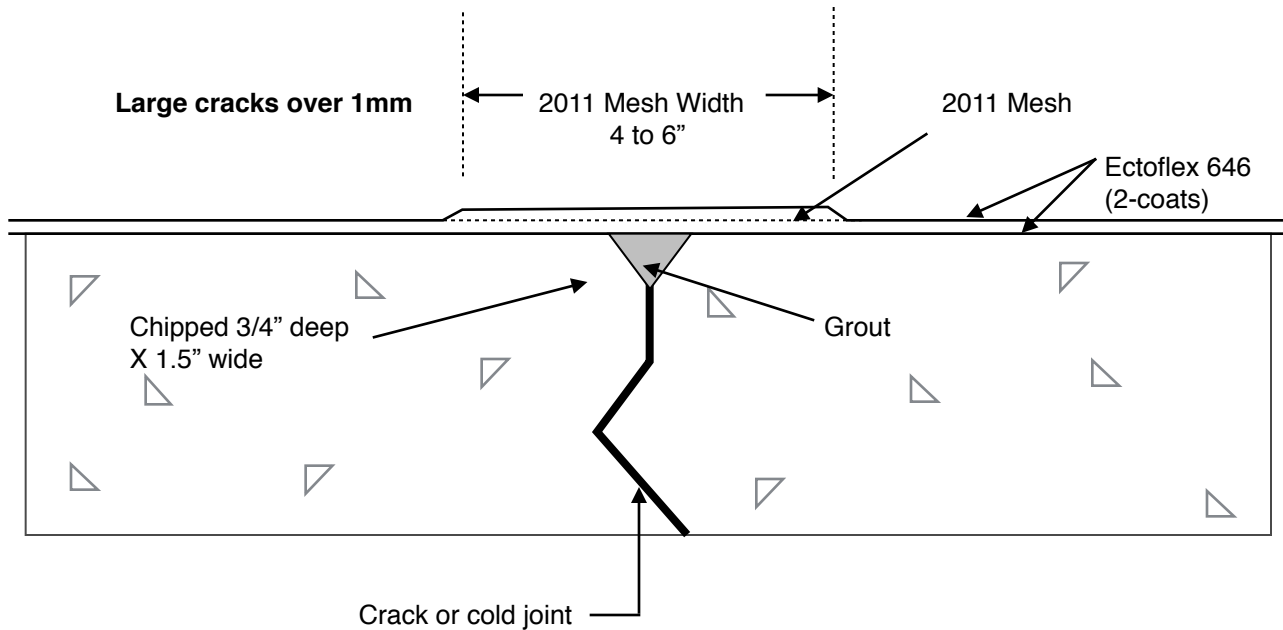

Ectoflex 646

Hairline cracks

Large crack

8865 Woodbine Ave,
Suite D3-177
Markham, On L3R 5G1
Tel: (905) 534-3326
Fax: (905) 534-3327
Email: edco@rogers.com
www.edcotكنولوجيات.com

EDCO
TECHNOLOGIES INC.

Date:
February/2015

Drawing No.
D-91-2