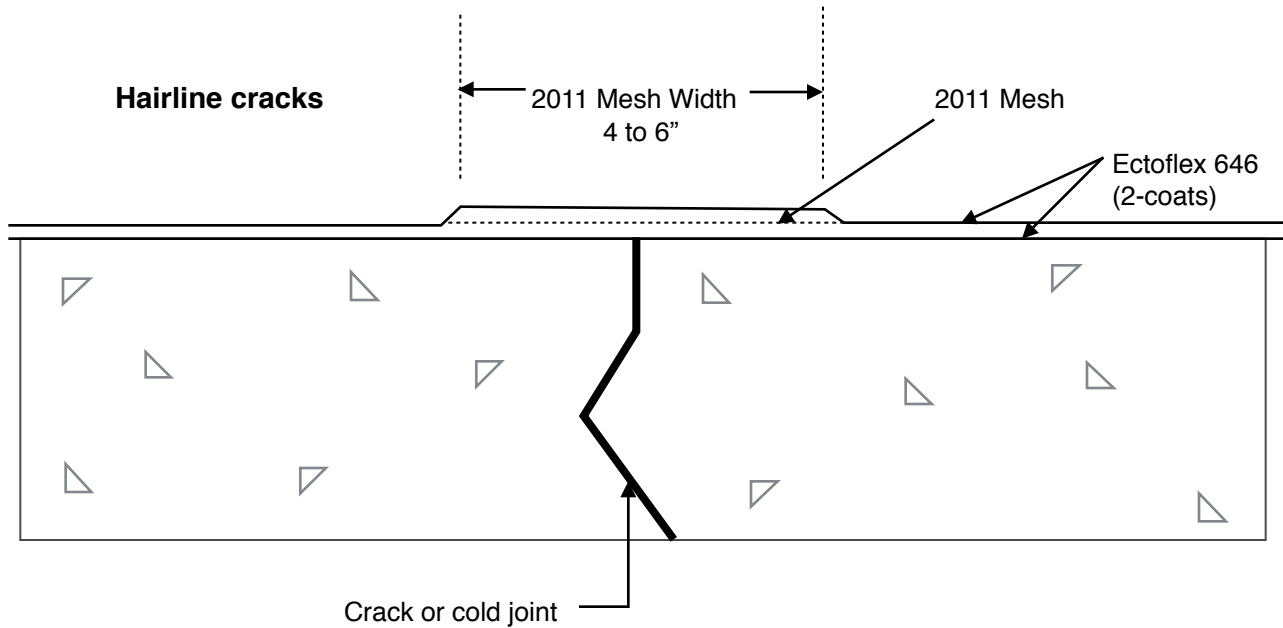

Ectoflex 646

Hairline cracks

Large crack

8865 Woodbine Ave,
Suite D3-177
Markham, On L3R 5G1
Tel: (905) 534-3326
Fax: (905) 534-3327
Email: edco@rogers.com
www.edcotكنولوجيات.com

EDCO
TECHNOLOGIES INC.

Date:
February/2015

Drawing No.
D-91-2